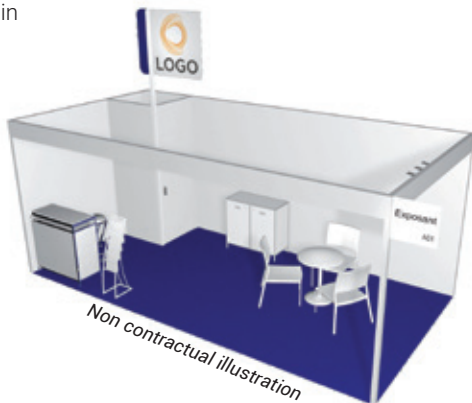

Furnishings*

- 1 table + 3 chairs
- 1 reception counter + 1 stool
- 1 display stand
- 1 litter bin

€ 219 x [] sqm = € [] excl. VAT

/ IDENTITY being seen and recognised

- Coffee machine (including: 150 capsules)
- Water fountain + 2 barrels
- Cups, sugar and stirrers
- Daily cleaning
- Set-up**
 - Partition
 - Suspended backlit ring **NEW**
 - Personalised backlit printed canvas
 - Tradename on a suspended ring with a diameter of 2.50 m and height of 50 cm
 - Storeroom of 1 sqm, lockable, with peg
 - Choice between 3 carpet colours